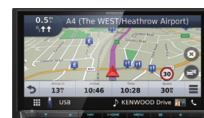

# SPEC COMPARISON CHART

		DNR992RVS	DNX9190DABS	DNX7190DABS	DNX5190DABS
DVD / CD Player		—	Yes	Yes	Yes
Built-in Navigation <small>guidance by</small>			<small>guidance by</small>	<small>guidance by</small>	<small>guidance by</small>
Built-in DAB+ Digital Radio					
Display	Size / Number of Pixels	10.1" / 1280 x 720	6.8" / 1280 x 720	7.0" / 800 x 480	6.8" / 800 x 480
	Touch Panel Type	Capacitive	Capacitive	Clear Resistive	Clear Resistive
	Key Illumination				
	Built-in Wi-Fi®			—	—
Apple CarPlay & Android Auto		Wireless / via USB	Wireless / via USB	Via USB	Via USB
Wireless Mirroring for Android				—	—
Smartphone Integration	USB Mirroring for Android	—	—	—	—
	Bluetooth Hands Free Calling	2-Phone Hands Free	2-Phone Hands Free	2-Phone Hands Free	2-Phone Hands Free
	Bluetooth Audio Streaming	Music Mix (x 5 devices)	Music Mix (x 5 devices)	Music Mix (x 5 devices)	Music Mix (x 5 devices)
	KENWOOD Remote App				
	Photo Slide show (KENWOOD Portal App)		—	—	—
USB Port		x 1	x 2	x 2	x 2
USB Interface	Video Decoder	MPEG1, 2, 4 / H.264 / MKV / WMV	MPEG1, 2, 4 / H.264 / MKV / WMV	MPEG1, 2, 4 / H.264 / MKV / WMV	MPEG1, 2, 4 / H.264 / MKV / WMV
	Audio Decoder	FLAC / WAV / DSD / MP3 / WMA / AAC	FLAC / WAV / MP3 / WMA / AAC	FLAC / WAV / MP3 / WMA / AAC	FLAC / WAV / MP3 / WMA / AAC
	Hi-Res Audio				
Audio	Equalizer	13 Band Parametric EQ	13 Band Graphic EQ	13 Band Graphic EQ	13 Band Graphic EQ
	Time Alignment / X'Over	Yes / 3-Way X'Over	Yes / 3-Way X'Over	Yes / 3-Way X'Over	Yes / 3-Way X'Over
	Preout	5.0V / 3 Preouts	5.0V / 3 Preouts	4.0V / 3 Preouts	4.0V / 3 Preouts
HDMI Input					
Dash Cam Link <sup>*1</sup>		Yes (DRV-N520)	Yes (DRV-N520)	Yes (DRV-N520)	Yes (DRV-N520)
Peripheral Connectivity	Camera Input / AV Input / Video Out / Parking Guidelines	x 4 <sup>*1</sup> / x 1 / x 1 / Yes	x 3 <sup>*2</sup> / x 1 / x 1 / Yes	x 3 <sup>*2</sup> / x 1 / x 1 / Yes	x 3 <sup>*2</sup> / x 1 / x 1 / Yes
	HD Camera Input	Rear / Front  (CMOS-740HD)	—	—	—
	Direct OEM Steering Remote Control	Yes	Yes	Yes	Yes
	OEM Display Out	Yes	Yes	Yes	Yes
Installation	Short Chassis	—	—	—	—
	Panel type	Floating Panel	Slide down + Revers Tilt	Fixed	Fixed