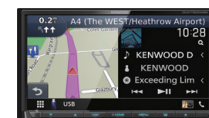

# SPEC COMPARISON CHART

		DNR992RVS	DNX9190DABS	DNX7190DABS	DNX5190DABS
DVD / CD Player		—	Yes	Yes	Yes
Built-in Navigation <small>guidance by</small>			<small>guidance by</small>	<small>guidance by</small>	<small>guidance by</small>
Built-in DAB+ Digital Radio					
Display	Size / Number of Pixels	10.1" / 1280 x 720	6.8" / 1280 x 720	7.0" / 800 x 480	6.8" / 800 x 480
	Touch Panel Type	Capacitive	Capacitive	Clear Resistive	Clear Resistive
	Key Illumination				
	Built-in Wi-Fi®			—	—
Apple CarPlay & Android Auto		Wireless / via USB	Wireless / via USB	Via USB	Via USB
Wireless Mirroring for Android				—	—
Smartphone Integration	USB Mirroring for Android	—	—	—	—
	Bluetooth Hands Free Calling	2-Phone Hands Free	2-Phone Hands Free	2-Phone Hands Free	2-Phone Hands Free
	Bluetooth Audio Streaming	Music Mix (x 5 devices)	Music Mix (x 5 devices)	Music Mix (x 5 devices)	Music Mix (x 5 devices)
	KENWOOD Remote App				
	Photo Slide show (KENWOOD Portal App)		—	—	—
USB Port		x 1	x 2	x 2	x 2
USB Interface	Video Decoder	MPEG1, 2, 4 / H.264 / MKV / WMV	MPEG1, 2, 4 / H.264 / MKV / WMV	MPEG1, 2, 4 / H.264 / MKV / WMV	MPEG1, 2, 4 / H.264 / MKV / WMV
	Audio Decoder	FLAC / WAV / DSD / MP3 / WMA / AAC	FLAC / WAV / MP3 / WMA / AAC	FLAC / WAV / MP3 / WMA / AAC	FLAC / WAV / MP3 / WMA / AAC
	Hi-Res Audio				
Audio	Equalizer	13 Band Parametric EQ	13 Band Graphic EQ	13 Band Graphic EQ	13 Band Graphic EQ
	Time Alignment / X'Over	Yes / 3-Way X'Over	Yes / 3-Way X'Over	Yes / 3-Way X'Over	Yes / 3-Way X'Over
	Preout	5.0V / 3 Preouts	5.0V / 3 Preouts	4.0V / 3 Preouts	4.0V / 3 Preouts
HDMI Input					
Dash Cam Link <sup>*1</sup>		Yes (DRV-N520)	Yes (DRV-N520)	Yes (DRV-N520)	Yes (DRV-N520)
Peripheral Connectivity	Camera Input / AV Input / Video Out / Parking Guidelines	x 4 <sup>*1</sup> / x 1 / x 1 / Yes	x 3 <sup>*2</sup> / x 1 / x 1 / Yes	x 3 <sup>*2</sup> / x 1 / x 1 / Yes	x 3 <sup>*2</sup> / x 1 / x 1 / Yes
	HD Camera Input	Rear / Front  (CMOS-740HD)	—	—	—
	Direct OEM Steering Remote Control	Yes	Yes	Yes	Yes
	OEM Display Out	Yes	Yes	Yes	Yes
Installation	Short Chassis	—	—	—	—
	Panel type	Floating Panel	Slide down + Revers Tilt	Fixed	Fixed