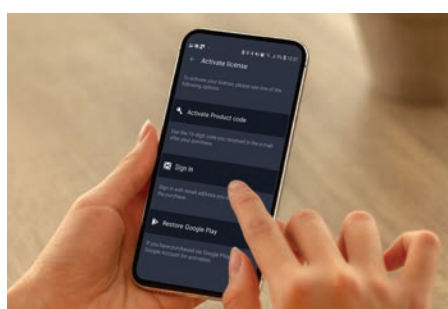

The QR code makes it possible!

Our Sygic navigation bundles come with an individual QR code that allows you to use the full scope of the Sygic navigation app, including the special functions mentioned, for a period of 3 years. The licence is valid for up to three smartphones - so several users of a motorhome can use the Sygic app. All you have to do is download the version of Sygic GPS Navigation that is freely available in the app stores and activate the Premium+ version according to the instructions included in the device bundle - and you're ready to go!