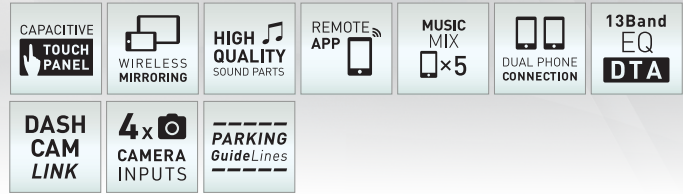

DMX9720XDSCAMPER

10.1 inch HD-Display Digital Multimedia Receiver with Digitalradio DAB+.

3 PRE-OUTS
5V