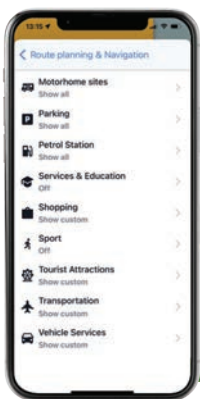

Customised routes for you and your motorhome.

If you are traveling with your caravan or motorhome, routes need to be planned differently than with a normal car. With the 3-year licence for the Sygic GPS navigation app with motorhome routing included in the KENWOOD bundle, precisely these special requirements are taken into account in the route guidance according to the stored parameters for vehicle dimensions and total weight. For example, bridges that are too low or particularly narrow roads are avoided. Additional settings can also be made, for example to exclude toll roads or to display the altitude of the roads. You are also warned in good time of sharp curves, speed limits and changes in road conditions.