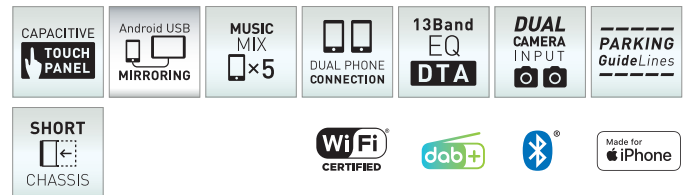

DMX7722DABCAMPER

7.0 inch HD-Display Digital Multimedia Receiver with Digitalradio DAB+.

3 PRE-OUTS
2.5V