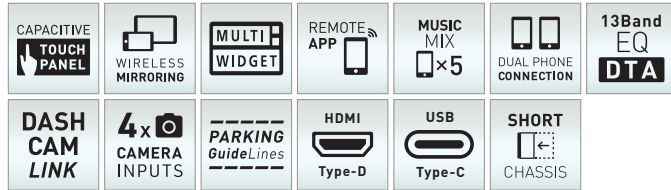

Note:

This app can only be added when purchasing a compatible KENWOOD multimedia system (see next page) via an Approved KENWOOD Dealer.

DMX9720XDSCAMPER

10.1 inch HD-Display Digital Multimedia Receiver with Digitalradio DAB+.

3 PRE-OUTS
5V

DMX8021DABCAMPER

7.0 inch HD-Display Digital Multimedia Receiver with Digitalradio DAB+.

3 PRE-OUTS
5V

DMX7722DABCAMPER

7.0 inch HD-Display Digital Multimedia Receiver with Digitalradio DAB+.