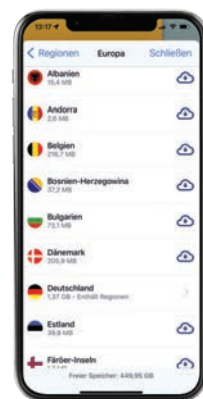

No Internet? No problem! Thanks to offline maps!

The KENWOOD Multimedia Receivers with the exclusive motorhome version of the Sygic app navigates reliably even when you have no mobile phone signal. The detailed 3D map material can be saved directly on the smartphone and can therefore be used for navigation regardless of mobile phone reception. What's more, you also save mobile data volume as you don't have to constantly load map data while traveling. Simply save the required map material directly to your smartphone before traveling. You can download maps for 46 countries* throughout Europe. The map data is updated monthly so that you always have the latest map material available. From newly built roads and changes in traffic routing to current speed limits - you are always up to date so that you arrive safely.

*Albania, Andorra, Belgium, Bosnia and Herzegovina, Bulgaria, Denmark, Estonia, Finland, France, Germany, Gibraltar, Greece, Iceland, Italy, Croatia, Latvia, Liechtenstein, Lithuania, Luxembourg, Malta, Macedonia, Moldova, Monaco, Montenegro, Netherlands, Norway, Austria, Poland, Portugal, Romania, Russia, San Marino, Sweden, Switzerland, Serbia, Slovakia, Slovenia, Spain, Czech Republic, Turkey, Hungary, United Kingdom incl. Ireland, Ukraine, Vatican City.